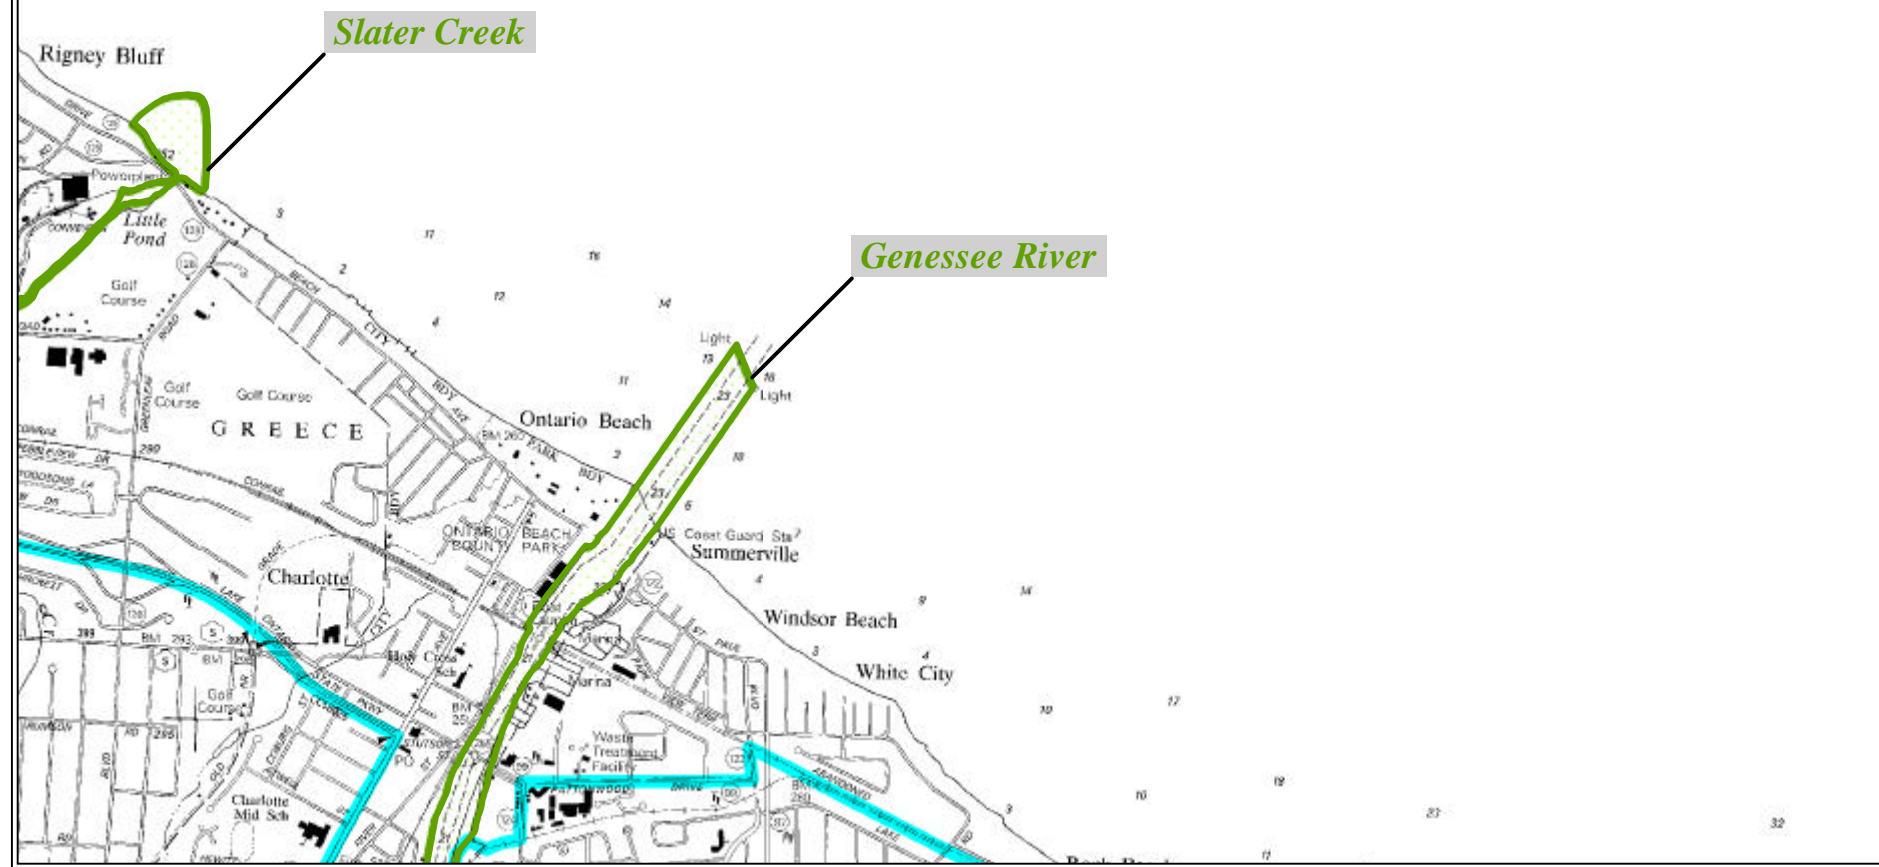

L A K E O N T A R I O

See Braddock Heights (South)

See Ninemile Point

Slater Creek

Genessee River

**Rochester North**

2500 0 2500 5000 feet

A scale bar showing distances of 2500, 0, 2500, and 5000 feet. To the right of the scale bar is a compass rose with a north arrow pointing upwards.

See Rochester East (North) and Rochester West (North)